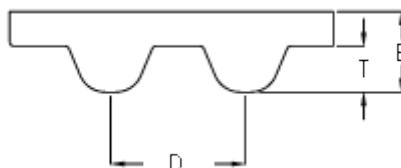

Data Sheet

Article number: 602932751050

Description: Gates timing belt POWERGRIP®
GTX 3150 14MX 85

Measures

D (Pitch)	= 14
Height B mm	= 10
Height T mm	= 6
Length	= 3150
Number of teeth	= 225
Type	= 3150 14MX 85
Width	= 85